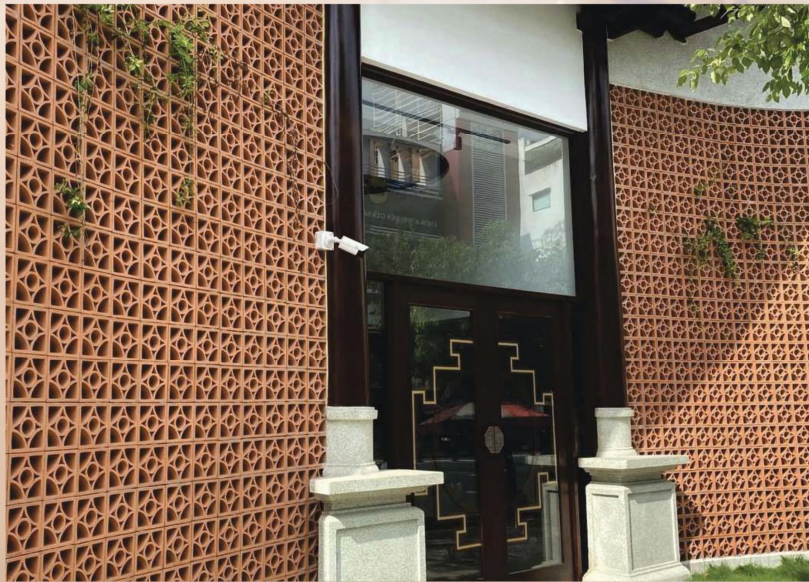

## Available Patterns

AB-001

AB-002

AB-003

AB-004

Size: 200 x 200 x 60 mm (+/- 2mm)  
Weight per Piece: 2.5 Kg.  
Weight per Box: 10.0 Kg.  
No. of Jaali per Box: 4 pcs  
Available Color: Natural Terracotta