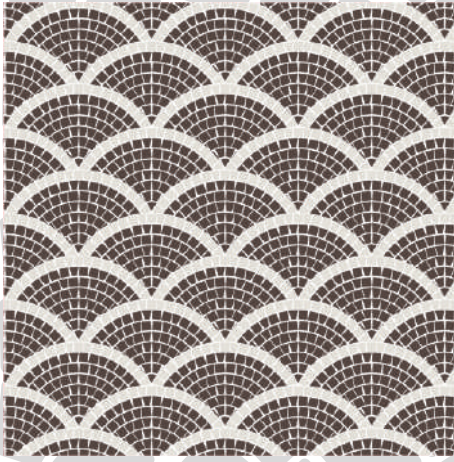

LUXTURE®

LUXROCK

AVAILABLE COLOURS

White Campaign

Black

Blue Carbon

Copper Stone

Harvest Gold

LOTUS PATTERN
No. of PCs in each Pattern: 496
Sq. Ft. Area per Pattern: 51.36
Shape A Quantity: 6
Shape B Quantity: 70
Shape C Quantity: 420

SCALLOP PATTERN
No. of PCs in each Pattern: 74
Sq. Ft. Area per Pattern: 6.52
Shape A Quantity: 1
Shape B Quantity: 38
Shape C Quantity: 35