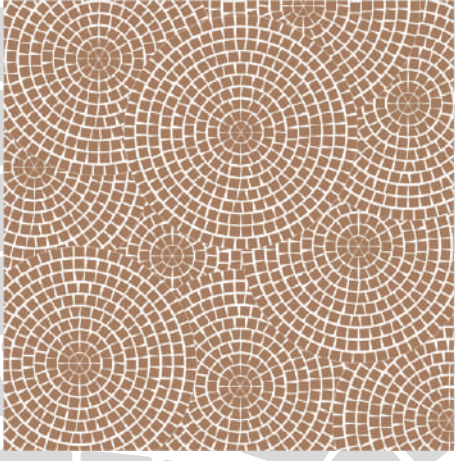

Wild Rose

Flamingo Pink

Cream

Teracotta

Turquoise

AVAILABLE SIZES

Sq. Ft. per PC: 0.055, No. PC in one Box: 132
Weight Per Box: 31 Kg., Sq. Ft. in one Box: 7.26

Sq. Ft. per PC: 0.11, No. PC in one Box: 80
Weight Per Box: 32 Kg., Sq. Ft. in one Box: 8.8

LOTUS PATTERN
No. of PCs in each Pattern: 496
Sq. Ft. Area per Pattern: 51.36
Shape A Quantity: 6
Shape B Quantity: 70
Shape C Quantity: 420

SCALLOP PATTERN
No. of PCs in each Pattern: 74
Sq. Ft. Area per Pattern: 6.52
Shape A Quantity: 1
Shape B Quantity: 38
Shape C Quantity: 35