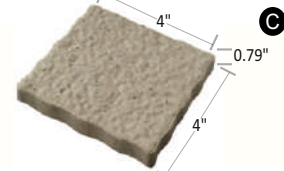

LUXTURE®

LUXROCK

AVAILABLE COLOURS

White Campaign

Black

Blue Carbon

Copper Stone

Harvest Gold

Wild Rose

Flamingo Pink

Cream

Teracotta

Turquoise

AVAILABLE SIZES

Sq. Ft. per PC: 0.055, No. PC in one Box: 132
Weight Per Box: 31 Kg., Sq. Ft. in one Box: 7.26

Sq. Ft. per PC: 0.11, No. PC in one Box: 80
Weight Per Box: 32 Kg., Sq. Ft. in one Box: 8.8

Sq. Ft. per PC: 0.069, No. PC in one Box: 88
Weight Per Box: 31 Kg., Sq. Ft. in one Box: 6.07

Sq. Ft. per PC: 0.25, No. PC in one Box: 25
Weight Per Box: 28 Kg., Sq. Ft. in one Box: 9.5

CUSTOMIZED DESIGNS

LOTUS PATTERN
No. of PCs in each Pattern: 496
Sq. Ft. Area per Pattern: 51.36
Shape A Quantity: 6
Shape B Quantity: 70
Shape C Quantity: 420

SCALLOP PATTERN
No. of PCs in each Pattern: 74
Sq. Ft. Area per Pattern: 6.52
Shape A Quantity: 1
Shape B Quantity: 38
Shape C Quantity: 35