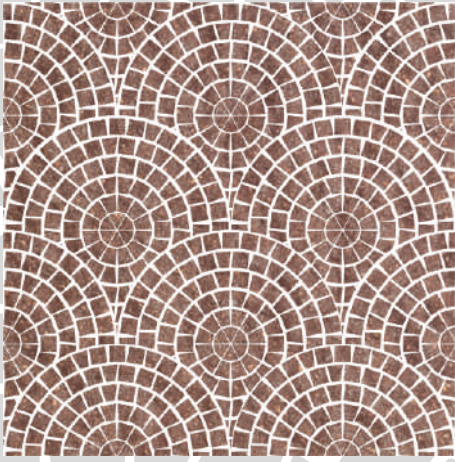

CUSTOMIZED DESIGNS