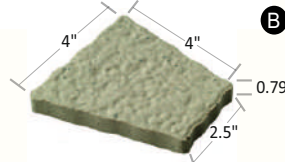

Wild Rose

Flamingo Pink

Cream

Teracotta

Turquoise

AVAILABLE SIZES

Sq. Ft. per PC: 0.055, No. PC in one Box: 132
Weight Per Box: 31 Kg., Sq. Ft. in one Box: 7.26

Sq. Ft. per PC: 0.11, No. PC in one Box: 80
Weight Per Box: 32 Kg., Sq. Ft. in one Box: 8.8

Sq. Ft. per PC: 0.069, No. PC in one Box: 88
Weight Per Box: 31 Kg., Sq. Ft. in one Box: 6.07

Sq. Ft. per PC: 0.25, No. PC in one Box: 25
Weight Per Box: 28 Kg., Sq. Ft. in one Box: 9.5

CUSTOMIZED DESIGNS

LOTUS PATTERN
No. of PCs in each Pattern: 496
Sq. Ft. Area per Pattern: 51.36
Shape A Quantity: 6
Shape B Quantity: 70
Shape C Quantity: 420

SCALLOP PATTERN
No. of PCs in each Pattern: 74
Sq. Ft. Area per Pattern: 6.52
Shape A Quantity: 1
Shape B Quantity: 38
Shape C Quantity: 35