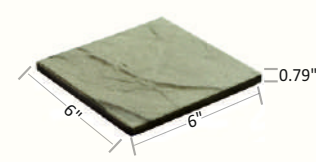

Wild Rose

Flamingo Pink

Cream

Teracotta

Turquoise

AVAILABLE SIZES

Sq. Ft. per PC: 0.055, No. PC in one Box: 132
Weight Per Box: 31 Kg., Sq. Ft. in one Box: 7.26

Sq. Ft. per PC: 0.11, No. PC in one Box: 80
Weight Per Box: 32 Kg., Sq. Ft. in one Box: 8.8

Sq. Ft. per PC: 0.069, No. PC in one Box: 88
Weight Per Box: 31 Kg., Sq. Ft. in one Box: 6.07

Sq. Ft. per PC: 0.25, No. PC in one Box: 25
Weight Per Box: 28 Kg., Sq. Ft. in one Box: 9.5

CUSTOMIZED DESIGNS

LOTUS PATTERN
No. of PCs in each Pattern: 496
Sq. Ft. Area per Pattern: 51.36
Shape A Quantity: 6
Shape B Quantity: 70
Shape C Quantity: 420

SCALLOP PATTERN
No. of PCs in each Pattern: 74
Sq. Ft. Area per Pattern: 6.52
Shape A Quantity: 1
Shape B Quantity: 38
Shape C Quantity: 35