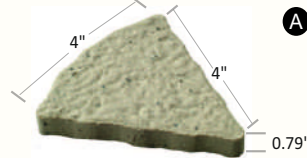

Wild Rose

Flamingo Pink

Cream

Teracotta

Turquoise

AVAILABLE SIZES

Sq. Ft. per PC: 0.055, No. PC in one Box: 132
Weight Per Box: 31 Kg., Sq. Ft. in one Box: 7.26

Sq. Ft. per PC: 0.11, No. PC in one Box: 80
Weight Per Box: 32 Kg., Sq. Ft. in one Box: 8.8

Sq. Ft. per PC: 0.069, No. PC in one Box: 88
Weight Per Box: 31 Kg., Sq. Ft. in one Box: 6.07

Sq. Ft. per PC: 0.25, No. PC in one Box: 25
Weight Per Box: 28 Kg., Sq. Ft. in one Box: 9.5

CUSTOMIZED DESIGNS

LOTUS PATTERN
No. of PCs in each Pattern: 496
Sq. Ft. Area per Pattern: 51.36
Shape A Quantity: 6
Shape B Quantity: 70
Shape C Quantity: 420

SCALLOP PATTERN
No. of PCs in each Pattern: 74
Sq. Ft. Area per Pattern: 6.52
Shape A Quantity: 1
Shape B Quantity: 38
Shape C Quantity: 35