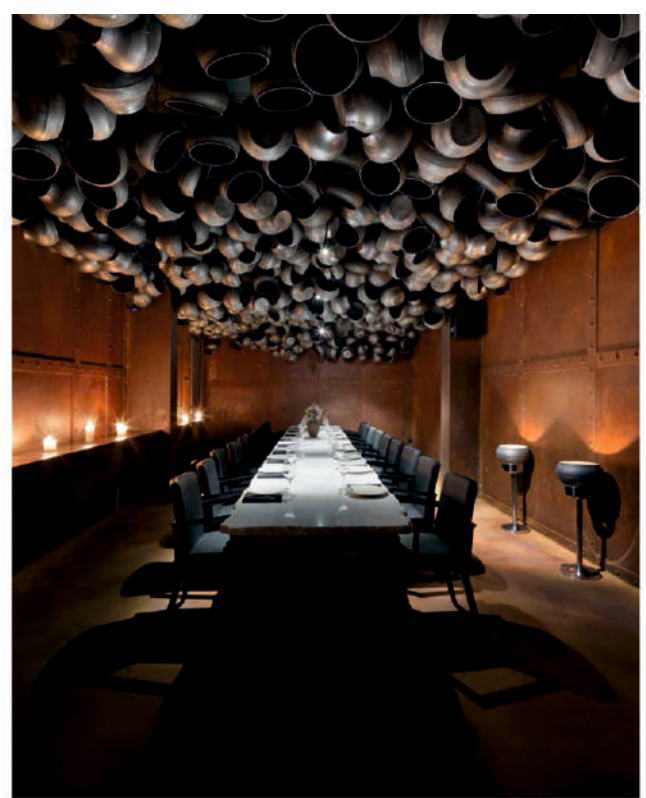

OUR EVERY SURFACE, A UNIQUE WORK OF ART. THIS SYSTEMS AND SOLUTIONS ALLOW YOU TO OBTAIN A UNIQUE, ATTRACTIVE, VALUABLE FINISH WHICH CAN ONLY BE PROVIDED BY TRUE ARTISAN CRAFTSMEN AND QUALITY MATERIALS. A SURFACE OFFERING THAT INDIVIDUAL HAND FINISH PREFERRED BY THOSE WHO SEE NO BEAUTY IN MASS PRODUCTION. THIS INDIVIDUALITY IS IN THE VERY NATURE OF THE CORE MATERIAL USED, CONCRETE, WHICH PROVIDES THAT IMPERFECT BEAUTY. THIS FINISH CAN CREATE EXCLUSIVITY IN ANY SITUATION IT IS USED, BE IT COMMERCIAL, INDUSTRIAL, MUNICIPAL, LEISURE, MEDICAL, RETAIL, ACADEMIC, ADMINISTRATION OR RESTAURANTS. THE FINISHES ARE HAND CREATED BY FULLY TRAINED AND REGISTERED CRAFTSMEN WHO ARE REGULARLY UPDATED ON NEW TECHNIQUES AND MATERIALS. SHADING, VARIEGATED COLOUR EFFECTS, HAND PRODUCED TEXTURES AND IRREGULARITIES TYPICAL OF SKILLED MANUAL WORK, ALL COME TOGETHER TO PRODUCE A CUSTOM FINISH WITH SOUL, SOMETHING THAT CONTAINS A LITTLE PIECE OF EVERYONE INVOLVED IN THE CREATIVE PROCESS FROM DESIGNER, TO MANUFACTURER, TO ARTISAN FINISHER. HANDMADE SURFACES: BEAUTIFUL AND UNREPEATABLE.