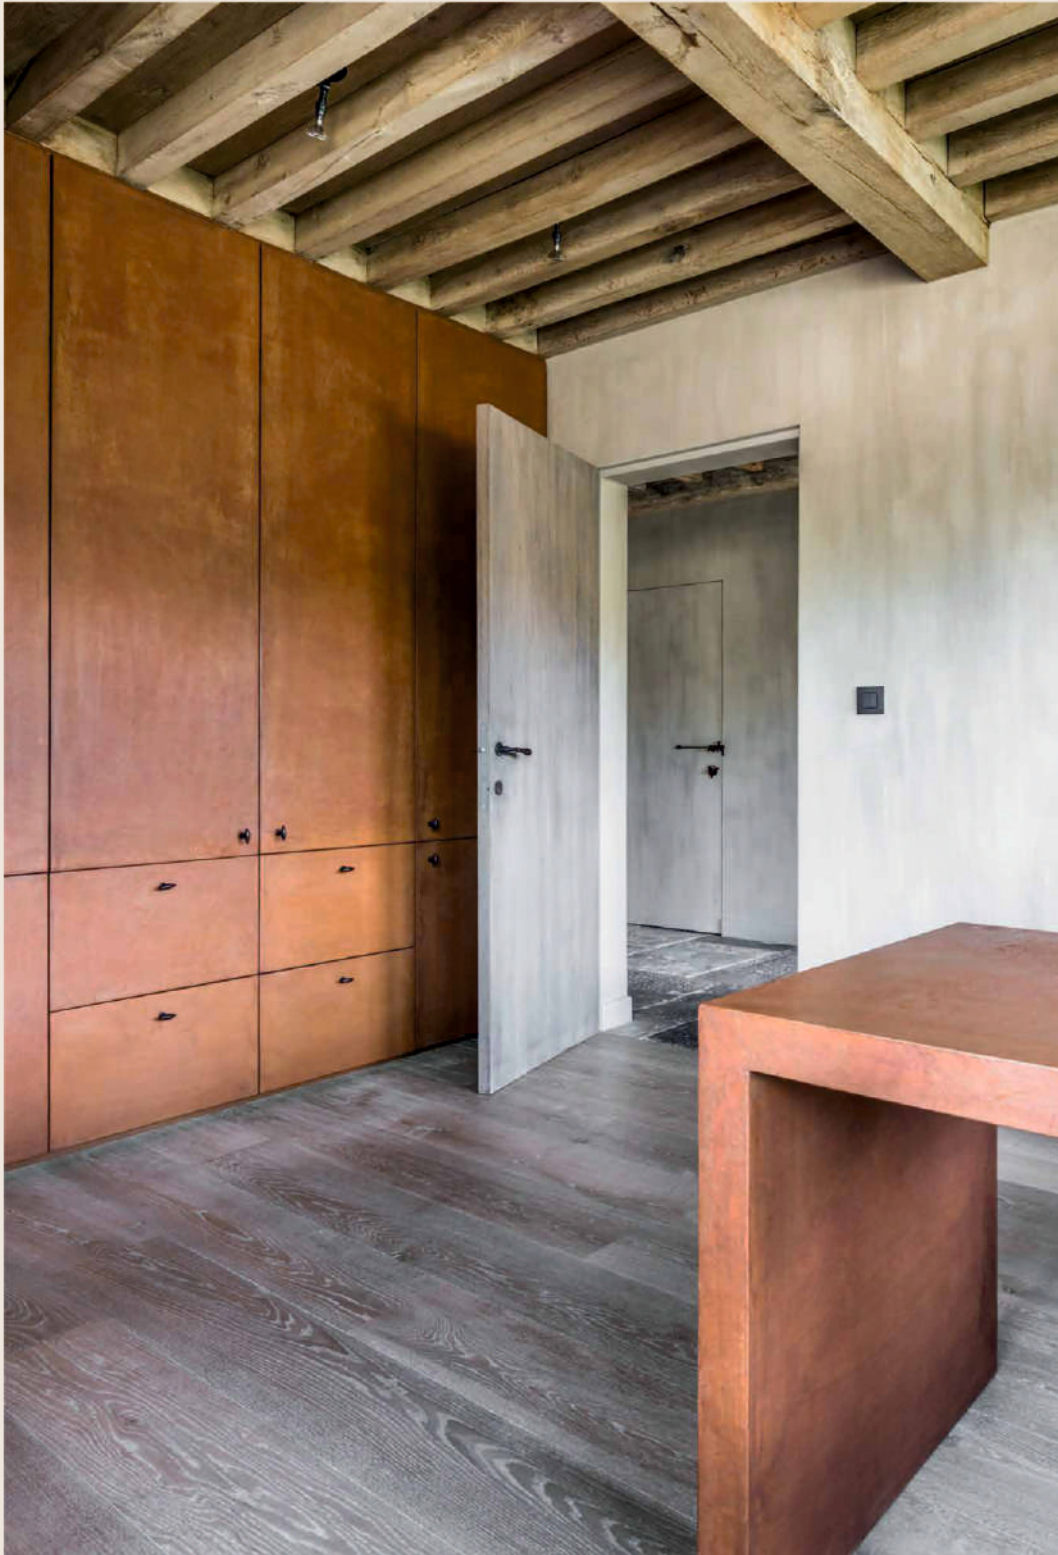

Colours

Endless Combinations

7 Base colours are available, but the possibilities for creating unique colours are endless. Colours and shades can be used and mixed freely, as in a palette, offering a greater possibility of customized colours.

- ▲ Black
- ▲ Brown
- ▲ Cola
- ▲ Green Blue
- ▲ Green Yellow
- ▲ Orange
- ▲ Red

Benefits

Minimal Depth *

Minimal thickness, no change in slab level

No Removal

The floor can be restored without removal, fast and clean process.

Unique and Original

No Joints *

Can be applied without limits or interruptions depending on the existing surface.

High Wear Resistance

Features

Typical Use

Floors and Wall Coatings

Environments

Shopping centres, Stores, Lofts, Clubs, Pubs, Restaurants.

Features

- + Original look
- + Easy to clean
- + High resistance to stains from domestic products.

Colours

7 Endless Combination

Application

Interior & Exterior

Substrates

Concrete/ Cement

Finishing

Natural

Texture

Different levels of Texture and Design Possible.