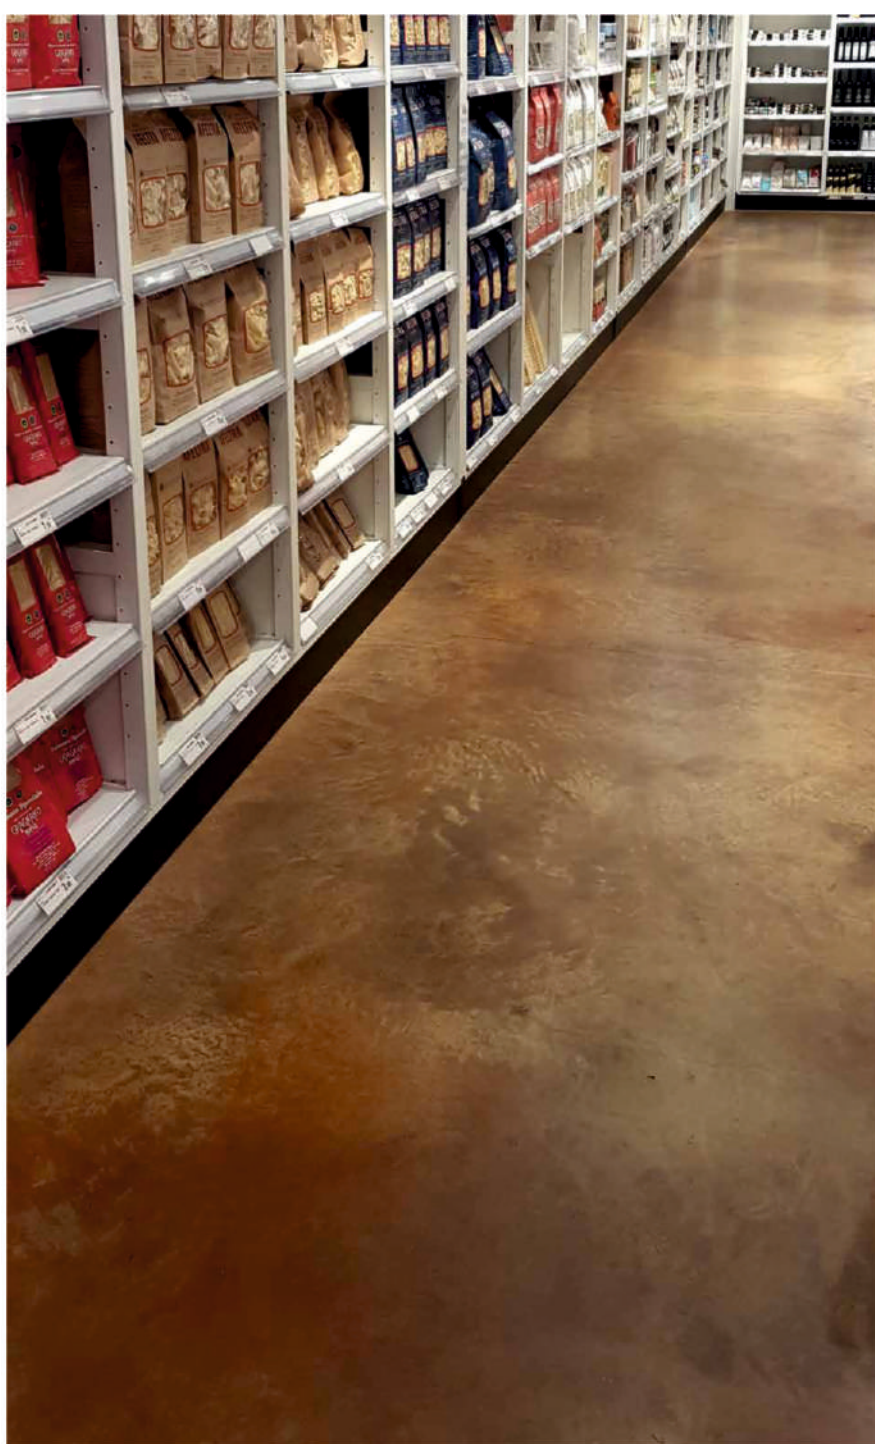

OUR EVERY SURFACE, A UNIQUE WORK OF ART. THIS SYSTEMS AND SOLUTIONS ALLOW YOU TO OBTAIN A UNIQUE, ATTRACTIVE, VALUABLE FINISH WHICH CAN ONLY BE PROVIDED BY TRUE ARTISAN CRAFTSMEN AND QUALITY MATERIALS. A SURFACE OFFERING THAT INDIVIDUAL HAND FINISH PREFERRED BY THOSE WHO SEE NO BEAUTY IN MASS PRODUCTION. THIS INDIVIDUALITY IS IN THE VERY NATURE OF THE CORE MATERIAL USED, CONCRETE, WHICH PROVIDES THAT IMPERFECT BEAUTY. THIS FINISH CAN CREATE EXCLUSIVITY IN ANY SITUATION IT IS USED, BE IT COMMERCIAL, INDUSTRIAL, MUNICIPAL, LEISURE, MEDICAL, RETAIL, ACADEMIC, ADMINISTRATION OR RESTAURANTS. THE FINISHES ARE HAND CREATED BY FULLY TRAINED AND REGISTERED CRAFTSMEN WHO ARE REGULARLY UPDATED ON NEW TECHNIQUES AND MATERIALS. SHADING, VARIEGATED COLOUR EFFECTS, HAND PRODUCED TEXTURES AND IRREGULARITIES TYPICAL OF SKILLED MANUAL WORK, ALL COME TOGETHER TO PRODUCE A CUSTOM FINISH WITH SOUL, SOMETHING THAT CONTAINS A LITTLE PIECE OF EVERYONE INVOLVED IN THE CREATIVE PROCESS FROM DESIGNER, TO MANUFACTURER, TO ARTISAN FINISHER. HANDMADE SURFACES: BEAUTIFUL AND UNREPEATABLE.