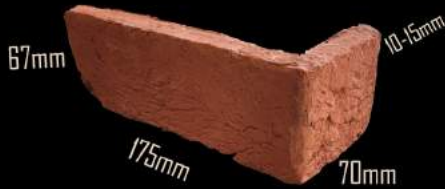

### EGYPTIAN BRICK

305 X 127 X 25 2mm

LUXSTONE – Bricks have a unique shape and color. They replicate like the original hand moulded bricks. Previously hand molded bricks were actually shaped by hands, but now our workmanship allows us to produce this typical hand molded imitative bricks with the most modern equipments and technologies. LUXSTONE-Bricks comes in vivid colours, irregular surfaces, varied hues and sandy veins. LUXSTONE – Bricks series has a wide range of colours and sizes which not only complements your décor but also determines the personality of owner.

### HAND MADE BRICK

67 X 205 X 12 2mm