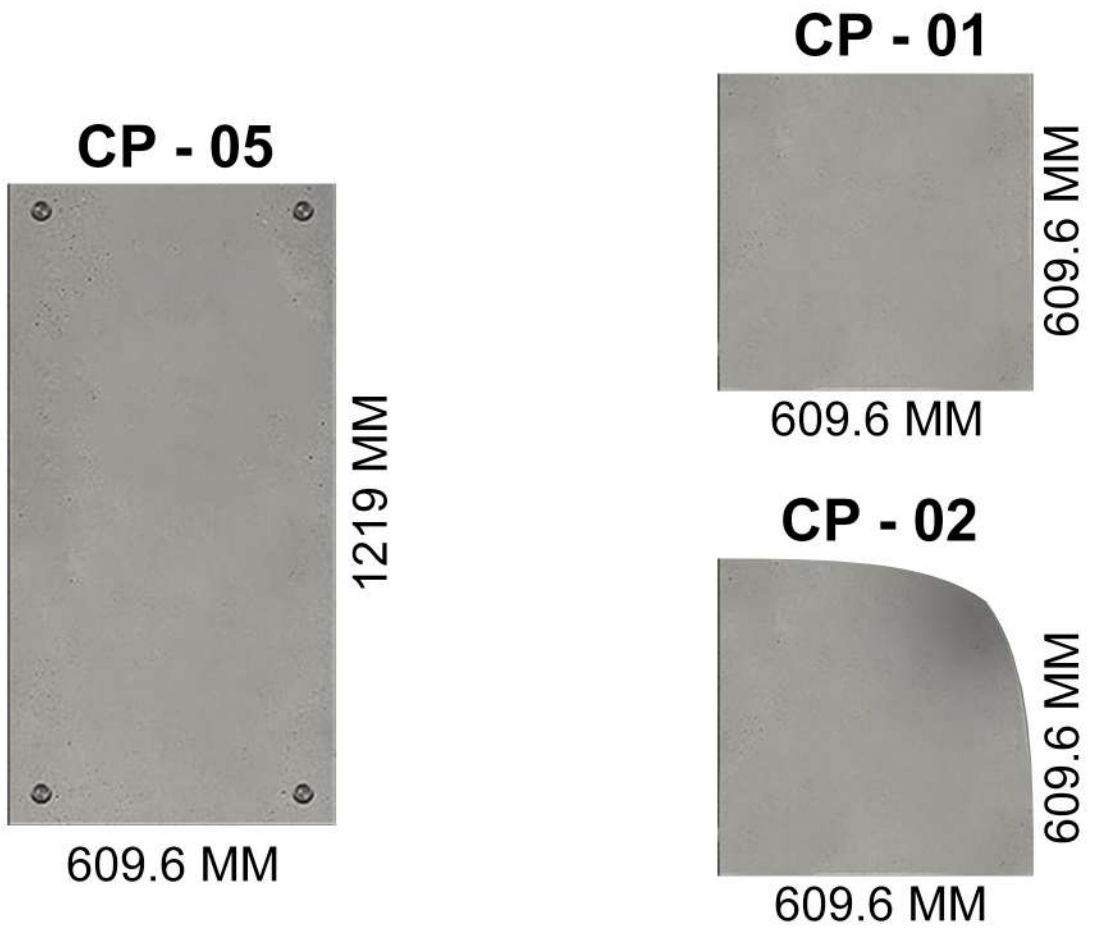

- For interior & exterior
- Dirt & Dust Proof
- Fungus & fade Resistant
- Can be installed dry Cladding

Culture Concrete

Culture Concrete

CP - 03

305 MM

1219 MM

CP - 06

150 MM

Culture Concrete

CP - 11

375 MM

560 MM

CP - 12

205 MM

610 MM

*Culture
Concrete*