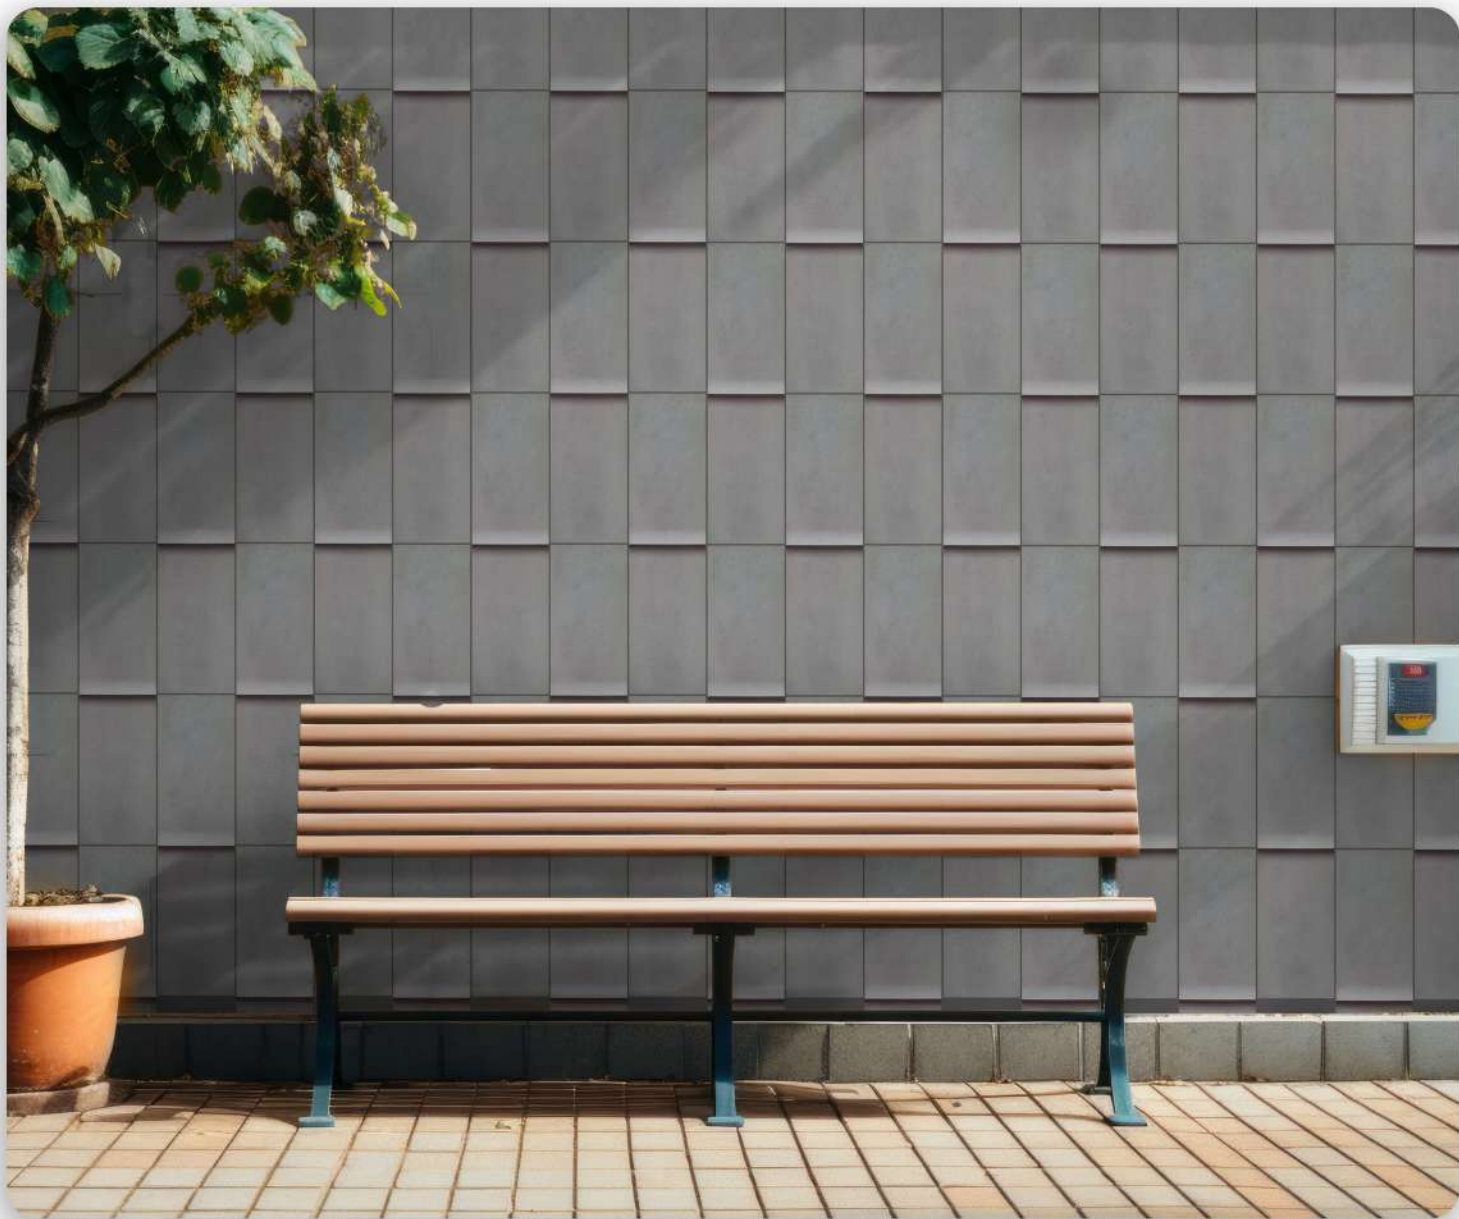

Culture Concrete