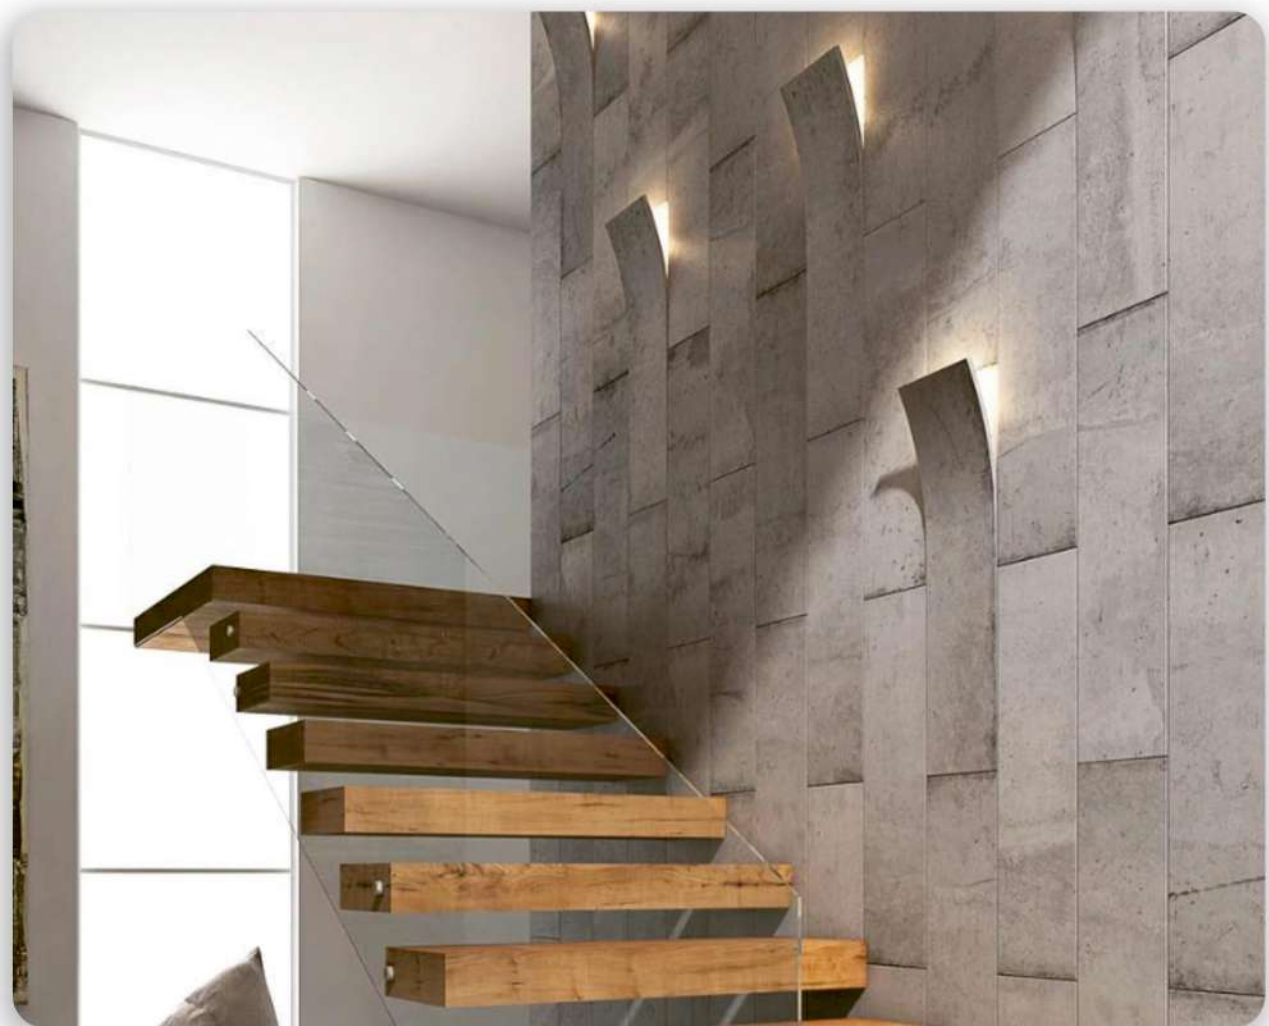

Culture Concrete